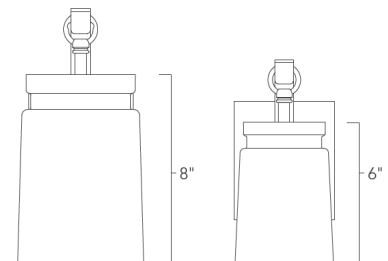

Small glass used on -BA1, -BA3 & -3SF